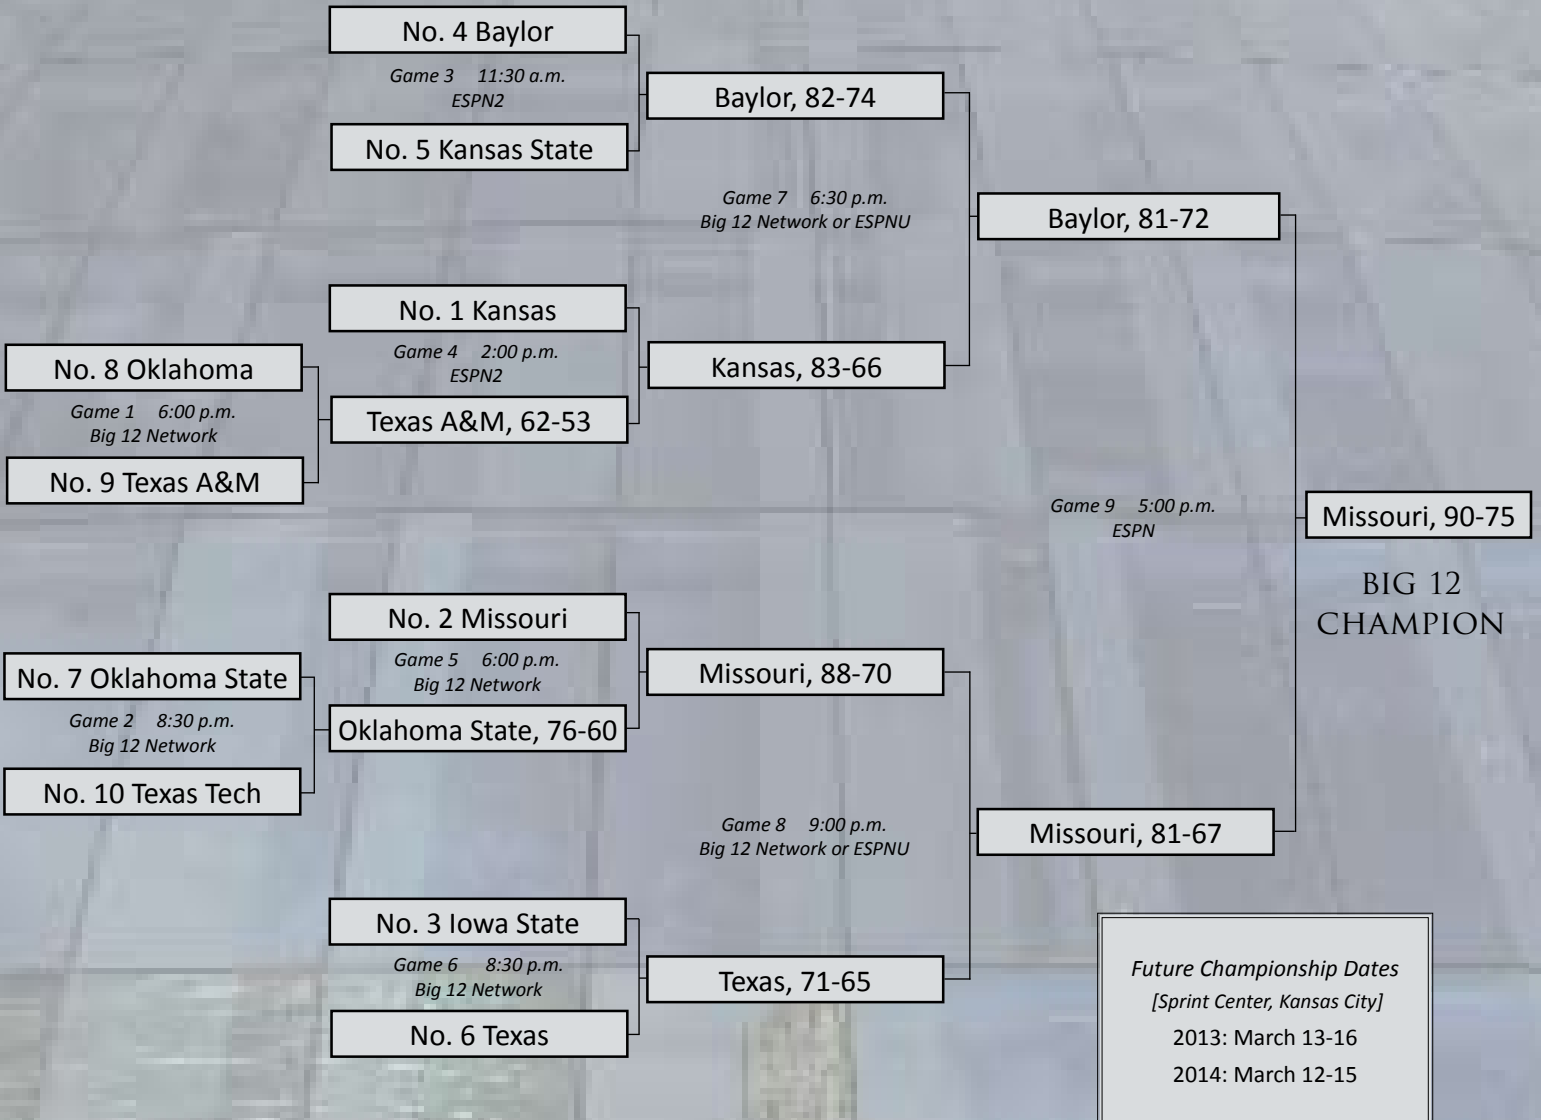

2012 PHILLIPS 66 BIG 12 MEN'S BASKETBALL CHAMPIONSHIP

SPRINT CENTER ♦ KANSAS CITY

FIRST ROUND
WEDNESDAY
MARCH 7

QUARTERFINALS
THURSDAY
MARCH 8

SEMIFINALS
FRIDAY
MARCH 9

FINAL
SATURDAY
MARCH 10

All times Central. Times and network lineups are subject to change.
 Telecasts on the Big 12 Network are syndicated by ESPN Regional Television throughout Big 12 markets and beyond.
 Semifinal games will be available in the conference footprint on Big 12 Network and outside league markets on ESPNU.
 All games will be carried on ESPN3, with most also available via ESPN Full Court.