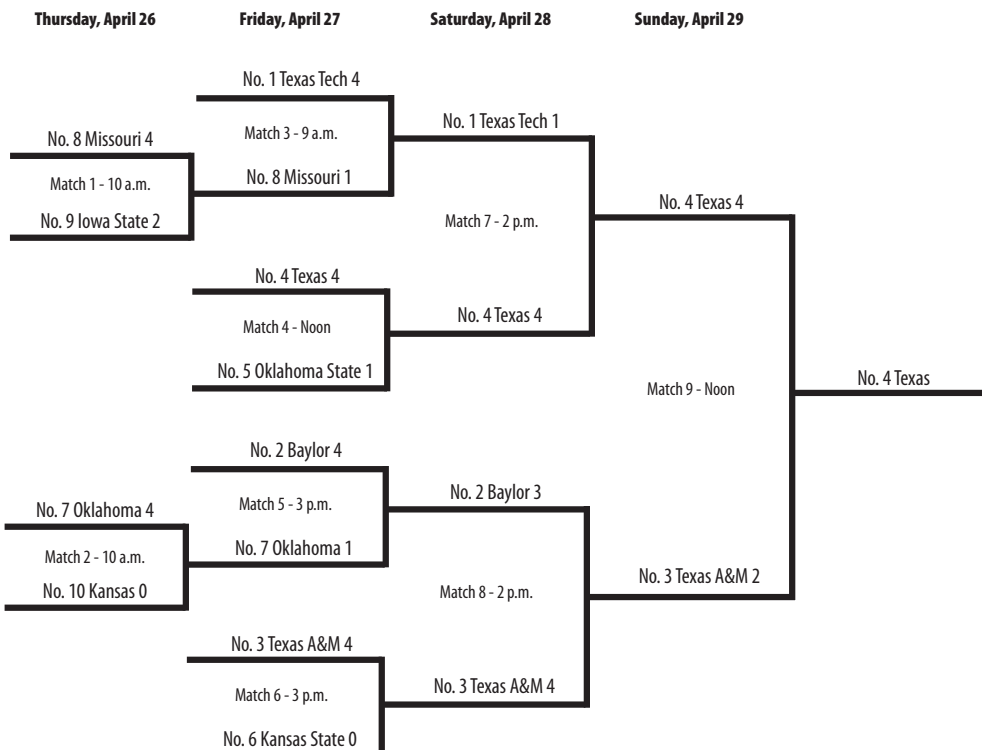

2012 Big 12 Tennis Championships

Thursday-Sunday, April 26-29 | George P. Mitchell Tennis Center | College Station, Texas

Men's Bracket

Women's Bracket

Note: The host institution may request permission to play its match at a time that maximizes attendance.