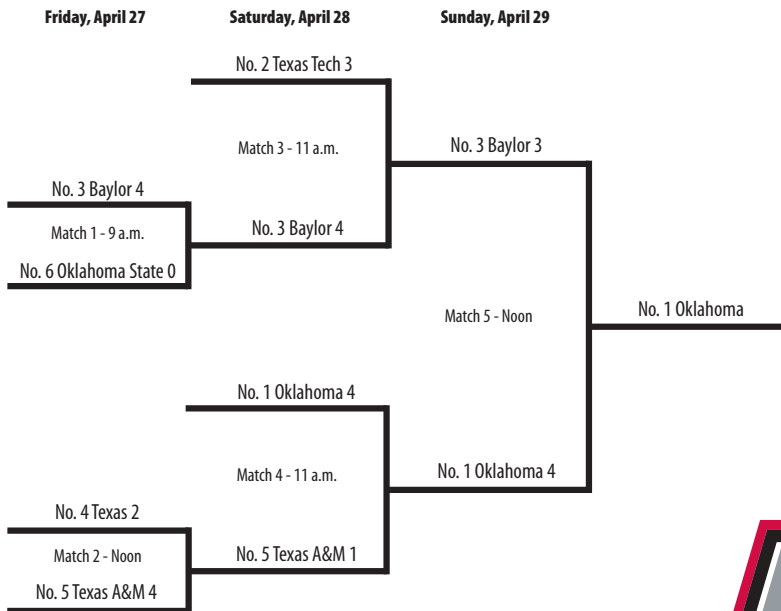

2012 Big 12 Tennis Championships

Thursday-Sunday, April 26-29 | George P. Mitchell Tennis Center | College Station, Texas

Men's Bracket

Women's Bracket

Note: The host institution may request permission to play its match at a time that maximizes attendance.