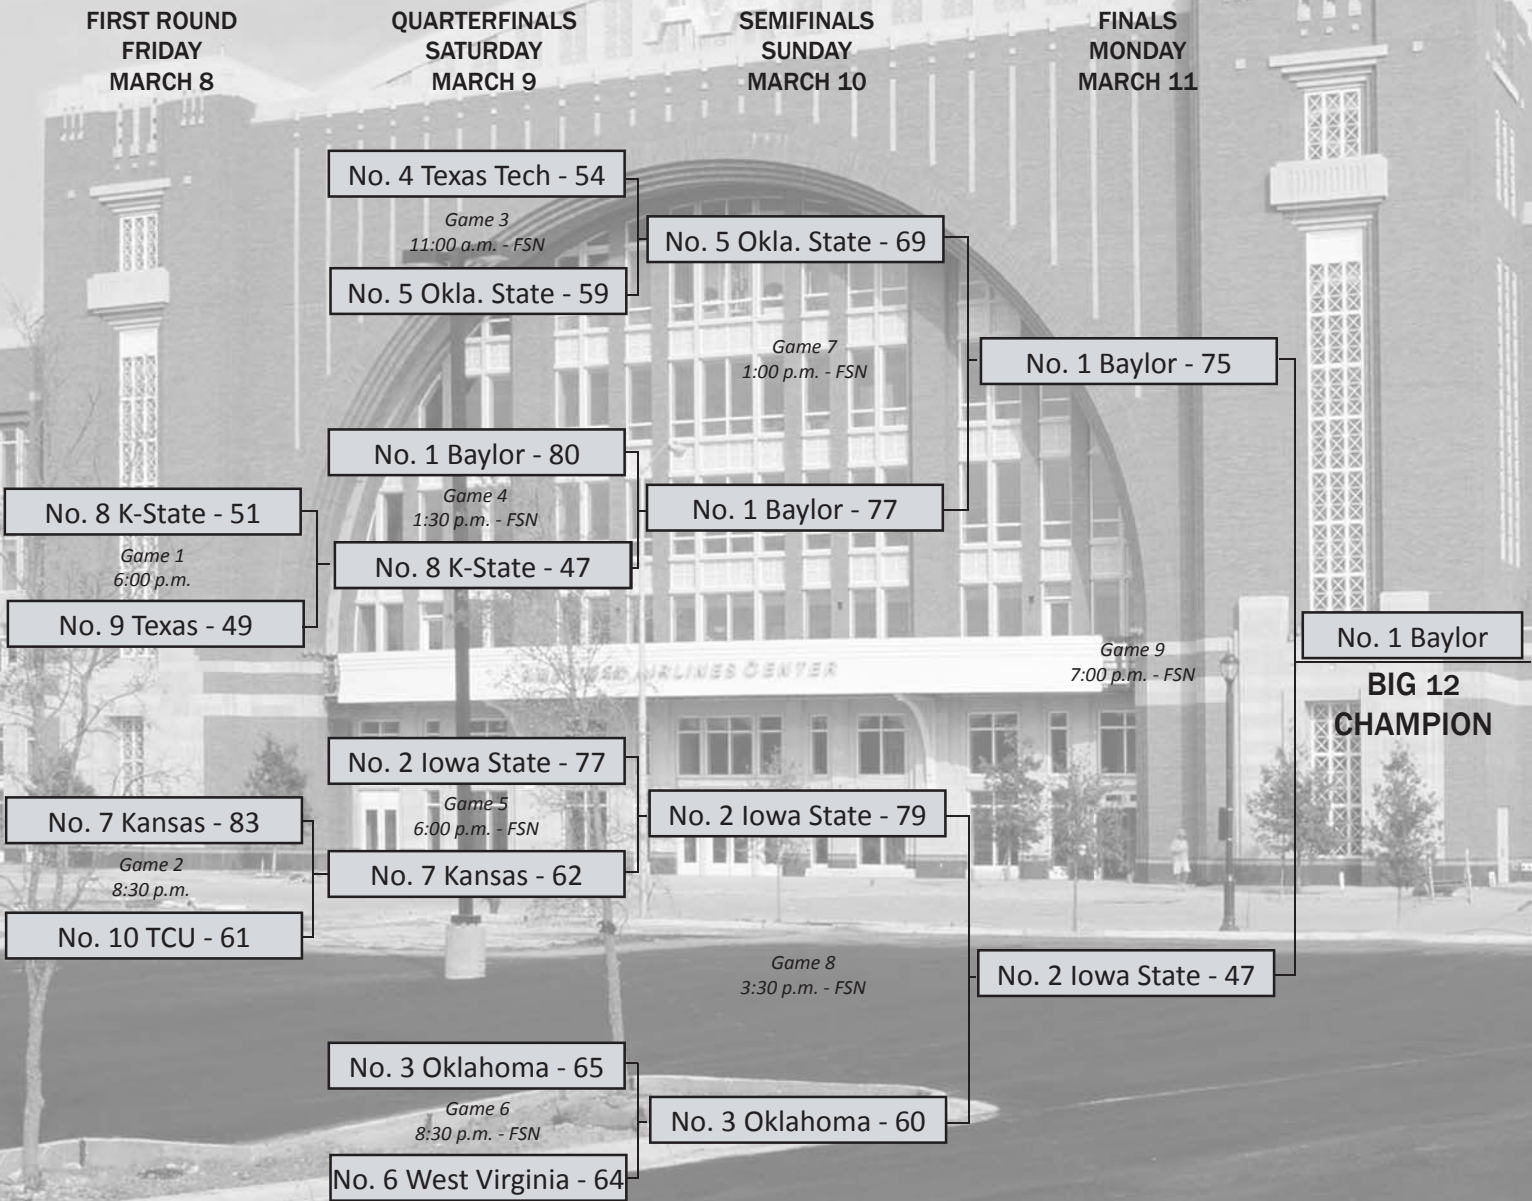

2013 PHILLIPS 66 BIG 12 WOMEN'S BASKETBALL CHAMPIONSHIP

AMERICAN AIRLINES CENTER ♦ DALLAS, TEXAS

All times Central.
Times and network lineups are subject to change.