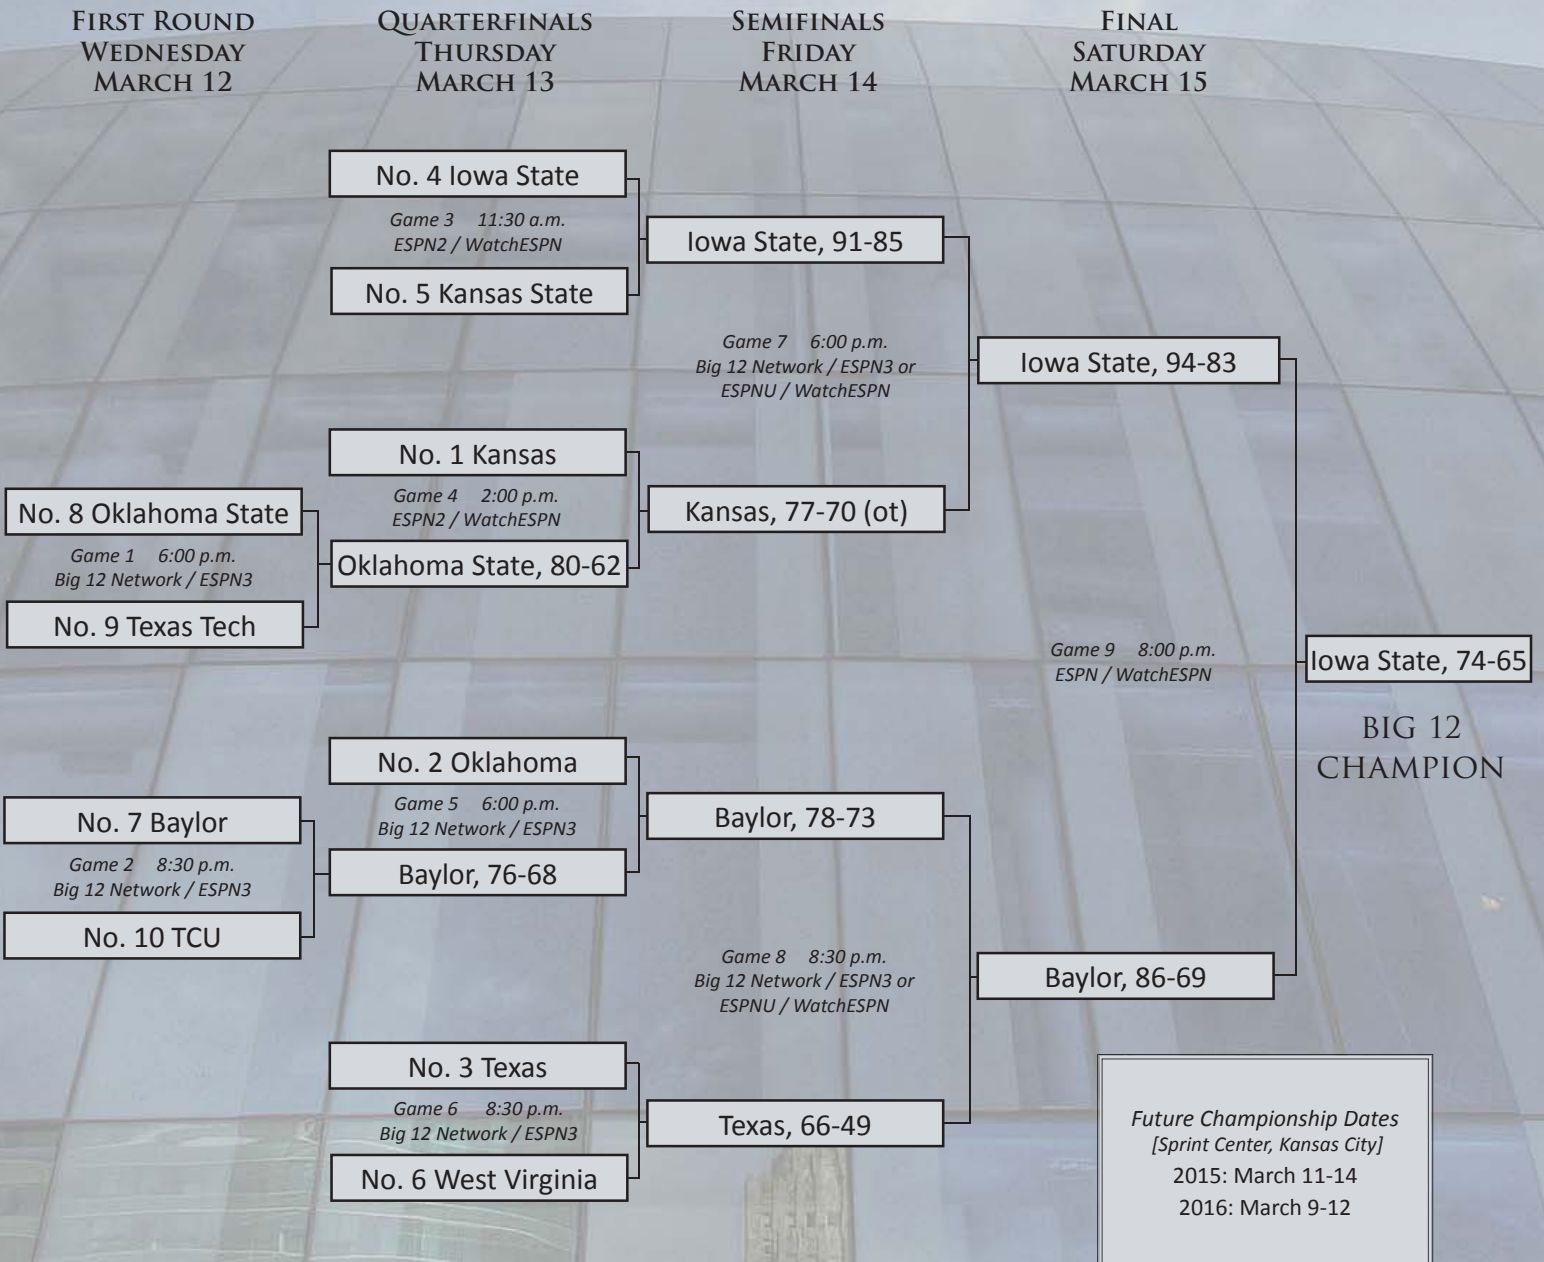

2014 PHILLIPS 66 BIG 12 MEN'S BASKETBALL CHAMPIONSHIP

SPRINT CENTER ♦ KANSAS CITY

All times Central. Times and network lineups are subject to change
 Telecasts on the Big 12 Network are syndicated throughout Big 12 markets and beyond
 Semifinal games available in the conference footprint on Big 12 Network/ESPN3 and outside league markets on ESPNU/WatchESPN (Online outlets subject to blackout)
 All games leading up to the final will also be available via ESPN Full Court