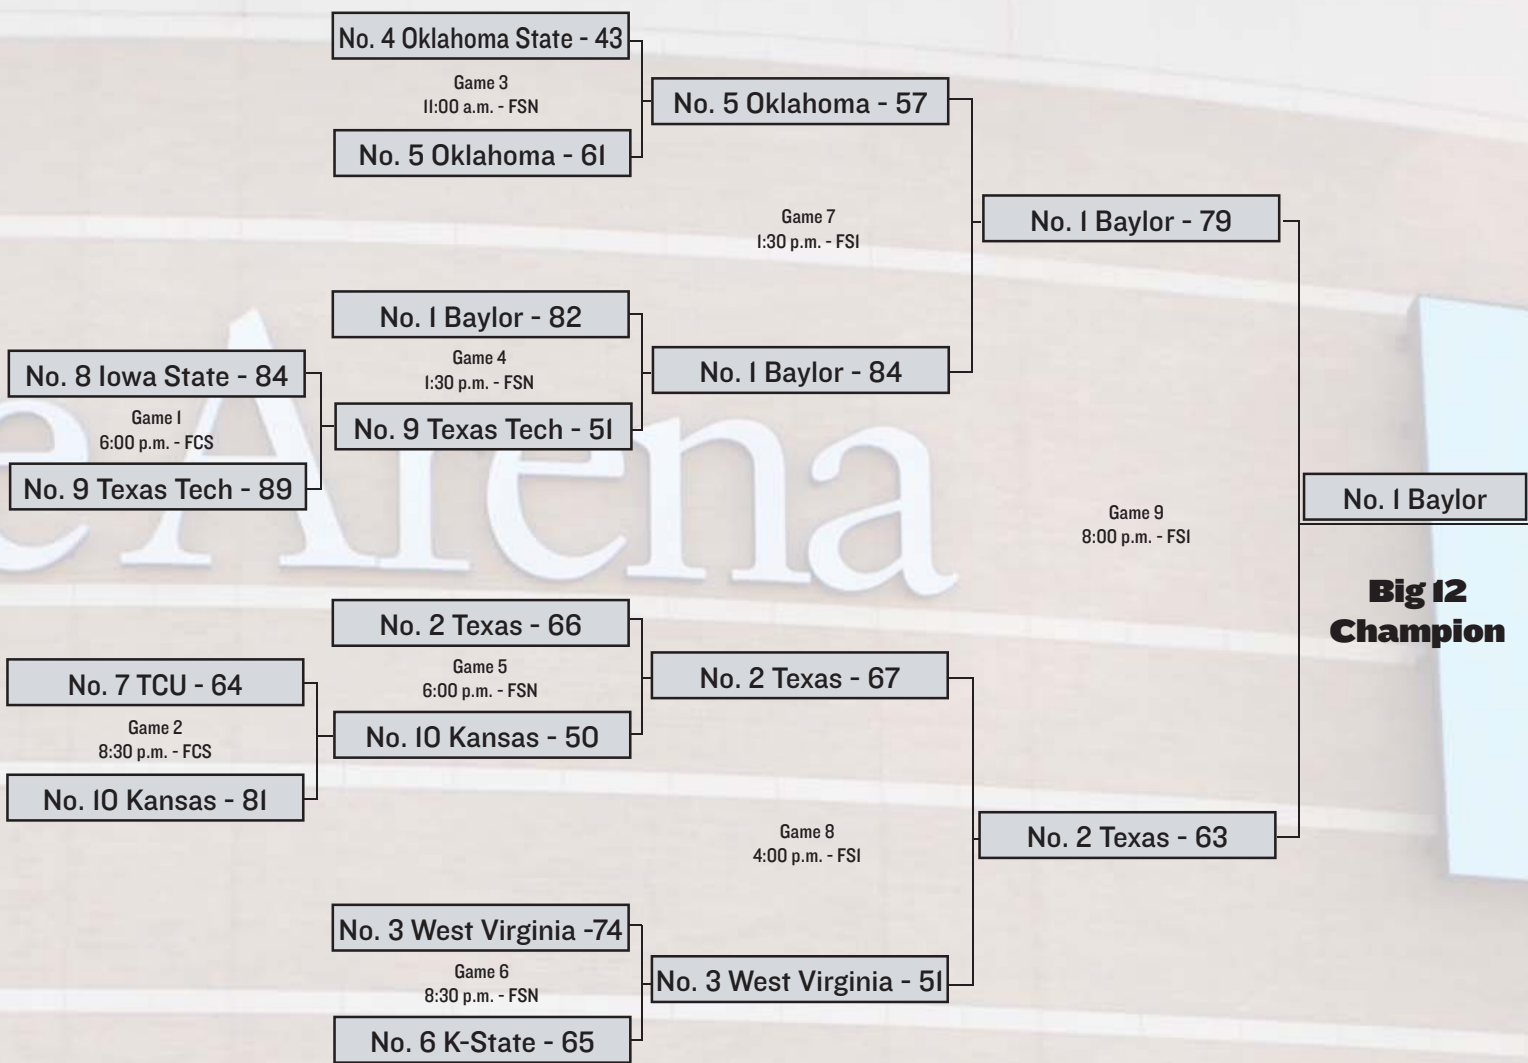

2016 PHILLIPS 66 BIG 12 WOMEN'S BASKETBALL CHAMPIONSHIP

Chesapeake Energy Arena * Oklahoma City

First Round
Friday
March 4

Quarterfinals
Saturday
March 5

Semifinals
Sunday
March 6

Final
Monday
March 7

For Ticket Information: Big12Sports.com/buytickets

Times listed as Central. Times and television network designations subject to change.