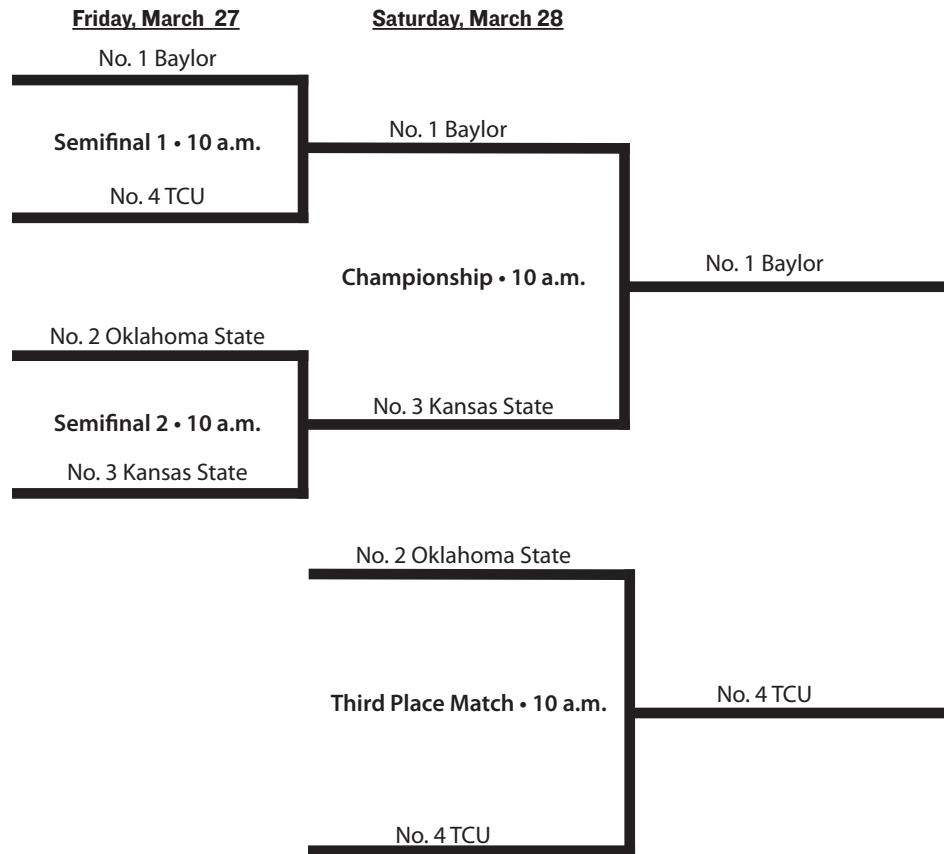

# 2015 BIG 12 EQUESTRIAN CHAMPIONSHIP BRACKET

Friday & Saturday • March 27-28  
Turning Point Ranch • Springtown, Texas

All times listed as Central and subject to change.

Seed  
 Seed  
 Date: March 28, 2015  
 Steward: Larry Naugle  
 Hunt Seat Judge: :Linda Andrisani & Mary Babick  
 Western Judge: Debra Cooper & Bob Kail

2015 Big 12 Championships  
 Championship Round

Equitation on the Flat

Baylor		Score	Point	Horse	Point	Score	K-State	
11	Savannah Jenkins	164	1	Capistrano		135.0	Taylor Schmidt	1
3	Rachel Van Allen	111		Sly	1	150.0	Madison Wayda	13
15	Samantha Schaefer	163	1	Matrix		143.0	Henley Adkins	5
7	Alicia Gasser	167	1	Overtime		149.0	Christina Martinelli	17
19	Jenny Mitchell	147	1	Carmeline		106.0	Gretchen Koenen	9
Total:		752.0	4	Total:		1	683.0	