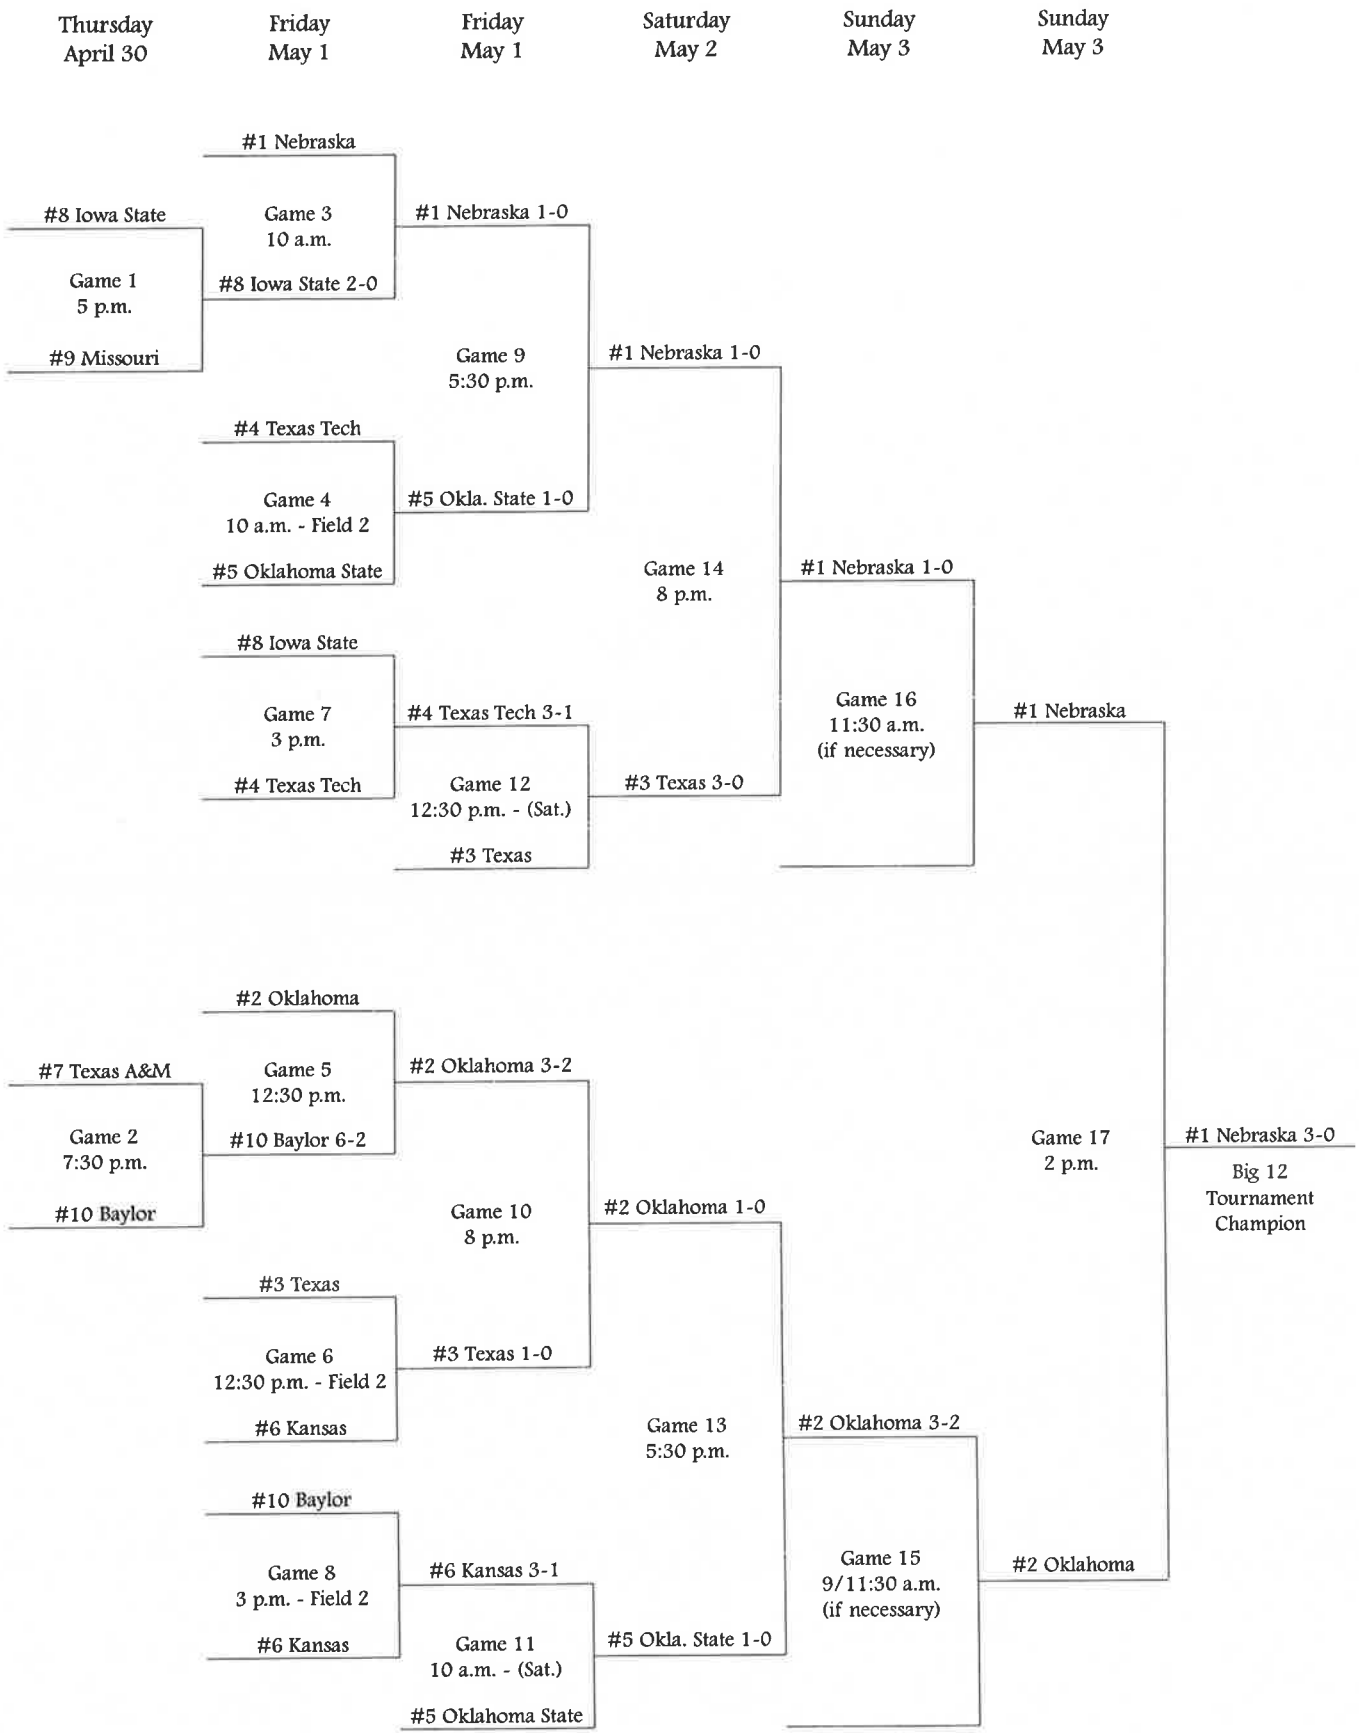

1998 BIG 12 CONFERENCE SOFTBALL CHAMPIONSHIP

April 30 - May 3
 ASA Hall of Fame Stadium
 Oklahoma City, Okla.

1998 BIG 12 CONFERENCE SOFTBALL CHAMPIONSHIP RESULTS

April 30 - May 3

ASA Hall of Fame Stadium