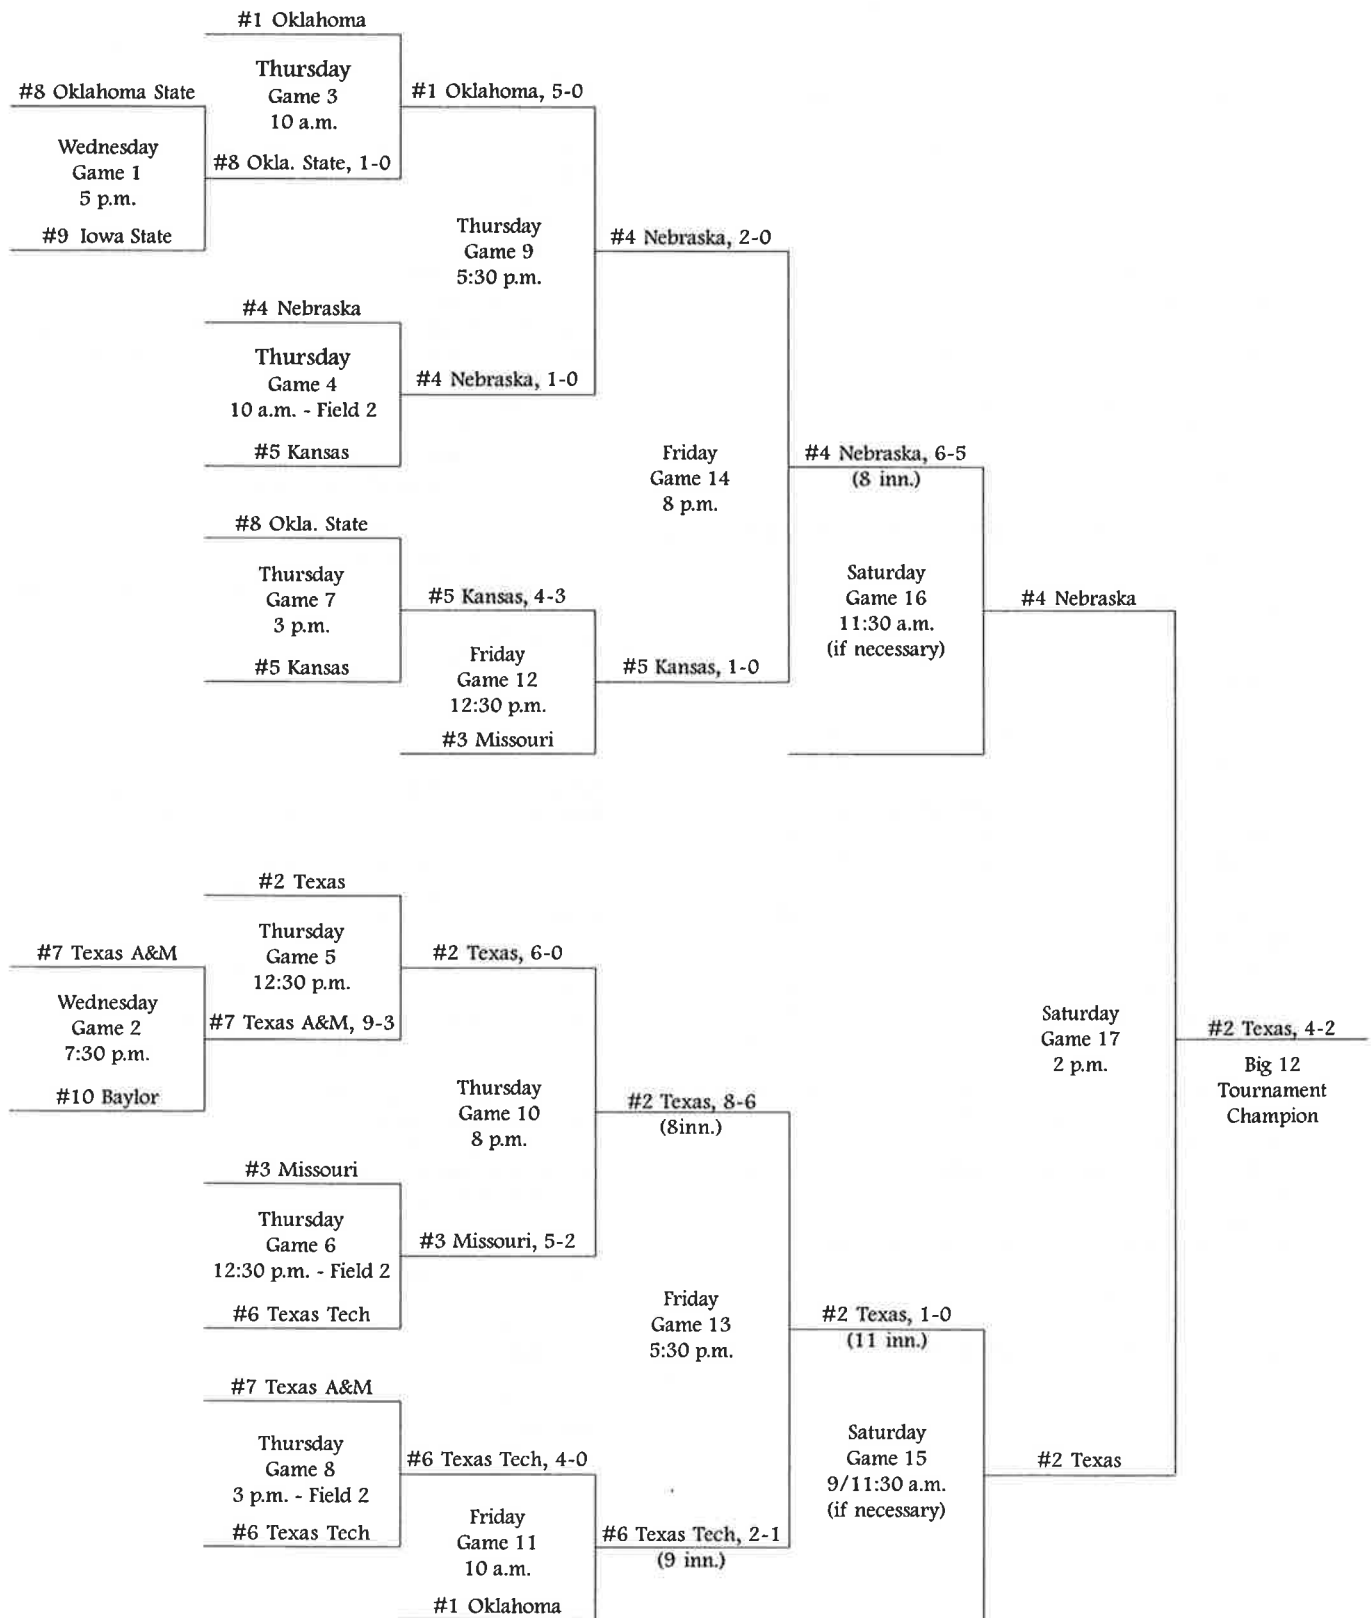

1999 BIG 12 CONFERENCE SOFTBALL CHAMPIONSHIP

May 12-15

ASA Hall of Fame Stadium

Oklahoma City, Okla.

1999 BIG 12 CONFERENCE SOFTBALL CHAMPIONSHIP RESULTS

May 12-15

ASA Hall of Fame Stadium

Oklahoma City, Okla.