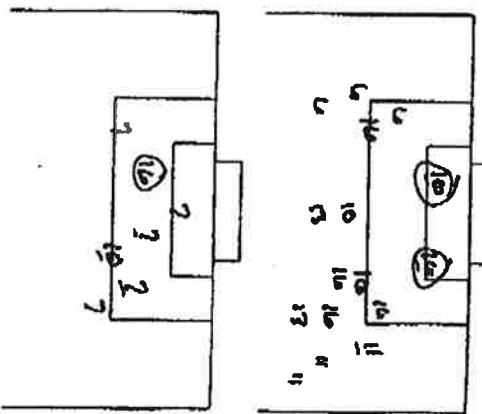

SHOT CHART

SUBSTITUTIONS

NO.	NAME	NO.	NAME
1	Redeef Sfirstein	20	Crystal Oswalt
10	Kim Cameron	21	Jennifer Brossier
28:37	Loni Vogler	8	Shanna Smith
		17	Cherelle Smith

GOAL BY:

TEAM	TIME	ASST(S)	DESCRIPTION
BU	38:41	7 - Cameron	From GK - Goal
BU	41:00	4 - Nyle	
Texas	49:19		Inside - 4 Goal
BU	79:05	7 - Cameron	From Middle of Field - Center

CAUTIONS & EJECTIONS: #3 Texas - Treahley - 87:10

MU SPORTS INFORMATION

573 882 4720 P. 002/002

NOV-13-1996 09:41

HOTS

1	22	23	24	25	26	27	28	29	30
1	32	33	34	35	36	37	38	39	40

DRNER KICKS

1	12	13	14	15	16	17	18	19	20
1	12	13	14	15	16	17	18	19	20

GOALIE SAVES

1	12	13	14	15	16	17	18	19	20
1	12	13	14	15	16	17	18	19	20

FOULS

1	12	13	14	15	16	17	18	19	20
1	12	13	14	15	16	17	18	19	20

LA 104300.SMS

Note: Time indicated above by total minutes and seconds into match.