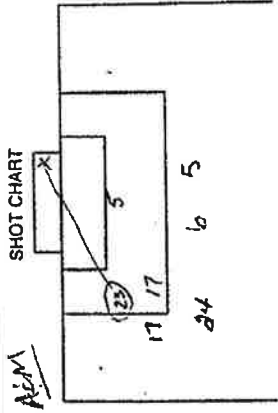

SHOTS	12	13	14	15	16	17	18	19	20
X	X	X	X	X	X	X	X	X	X
11	12	13	14	15	16	17	18	19	20
21	22	23	24	25	26	27	28	29	30
31	32	33	34	35	36	37	38	39	40

CORNER KICKS	2	3	4	5	6	7	8	9	10
X	X	X	X	X	X	X	X	X	X
11	12	13	14	15	16	17	18	19	20

SHOTS	12	13	14	15	16	17	18	19	20
X	X	X	X	X	X	X	X	X	X
21	22	23	24	25	26	27	28	29	30
31	32	33	34	35	36	37	38	39	40

CAUTIONS & Ejections: 15:19 yellow - Melissa Wilson; 19:15 yellow - yellow - Aggie; 21:00 yellow - yellow - Aggie

GOALIE SAVES: 11 12 13 14 15 16 17 18 19 20

FOULS: 11 12 13 14 15 16 17 18 19 20