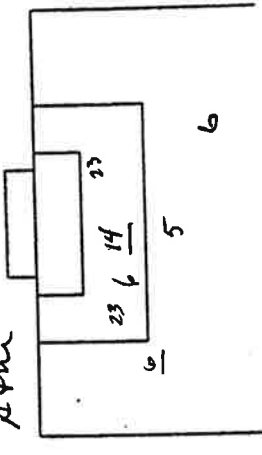

SHOT CHART

GOAL BY: #13 Eddleman NEB, TIME: 17:47, ASSIST(S): Dribble/GK out

CAUTIONS & EJECTIONS: #13 Lindsay E. Williams, #4 Tampa Francisco Williams