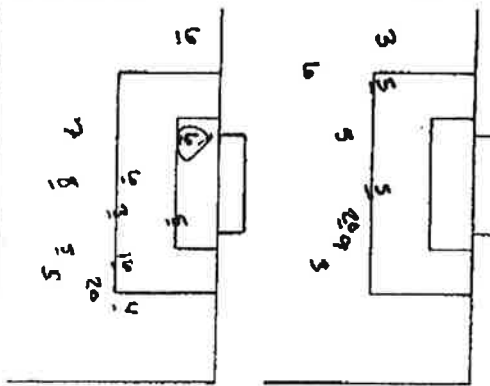

ATTENDANCE  
 190

BIG 12 CONFERENCE

VISITOR	HOME	1	2	OT	OT	F
Texas	Baylor	0	1	-	-	1
		2	1	-	-	3

TOTAL P. 002

SHOT CHART

VISITOR

SHOTS	GOALS	ASSTS.	NO.	NAME	NO.	NAME	NO.	SHOTS	GOALS	ASSTS.
3/1			2	CANDACE WILSON		JULIE LARSON	6	5	2	
1			3	SARAH TERRY		MELLY CAMERON	10	1/1		
3/3			4	ALEXIA MERRIN		NICKI WILES	11	3/3		
1/3			5	KATIE COLE		VERLUC O'DELL	13	2/2		
1			6	CAROL FINCH		BRIT TOLLEY	14			
1			7	MATTIE BAUM		KATIE BLUNTER	15			
1			9	VALERIE BOE		MASHA CROGG	16	7/1	3	
			13	KRISTINA MERRIN		COURTNEY SUMMERS	17			
			15	JESSICA FRYE		LORI JOHANSON	19			
			19	WALEY HAUSMAN		JERRI KANLAKDE	19			
			18	JANIE STROUD		AMANDA BARR	1			