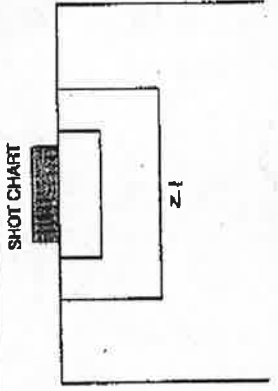

OFFICIAL NCAA SOCCER BOX SCORE FORM

VISITOR: **HOME**
No. 6 Iowa State (12-9-0) VS. No. 3 Baylor (14-5-1)
OFFICIALS Ref. - Kari Seitz
Line-Gil Gomez, Jennifer Lynn
Alt-Ernest Cunningham
DATE: **Nov. 6, 1997**
WEATHER: **Sunny, 68°**
ATTENDANCE

Big 12 Conference Tournament
Quarterfinal
5 p.m.

VISITOR	1	2	OT	F
Iowa State	0	2		2
Baylor	3	1		4

VISITOR	HOME	PTS.	NAME	NO.	SHOTS	GOALS	ASSISTS
		GK	Hayley/Mercer	0			
			Ali Sullivan	3			
			Nikki Carter	4			
			Jun Shen	5			
			Alicia Rollison	8			
			Barb Lavergne	10			
			Dawn Weber	11			
			Krista Oberwald	16			
			Lindsey Recker	17			
			Jo Hinks	21			
			Patti Reed	22			

SUBSTITUTIONS

TIME	IN	OUT
11:10	Molly Cameron	Julie Larson
37:47	Courtney Saunders	Julie Larson
36:34	Mikki Hales	Julie Larson
58:06	Krista Oberwald	Julie Larson
85:27	Dawn Weber	Julie Larson
89:37	Britt Talley	Julie Larson

GOAL BT.	TEAM	TIME	DESCRIPTION
	Baylor	11:10	Breakaway on left, push to far post
	Baylor	37:47	Header off center kick
	Baylor	36:34	Breakaway up middle
	Iowa State	58:06	Header off cross from left
	Iowa State	85:27	Direct free kick - 23 yds. center
	Baylor	89:37	Long pass thru middle of backwing, 20 yds

CAUTIONS & EJECTIONS:
ISU - Lindsey Recker (Yellow Card) 70:37
ISU - Krista Oberwald (Yellow Card) 79:58
ISU - Jun Shen (Yellow Card) 83:32