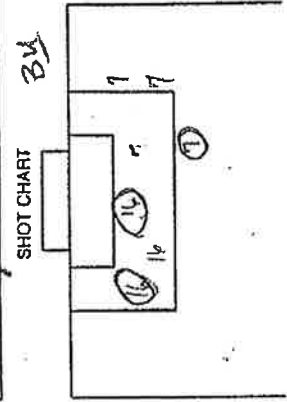

OFFICIAL NCAA® SOCCER BOX SCORE FORM Big 12 Championships, St. Louis, Mo.

VISITOR	HOME		
Baylor Bears	#6 - Texas A&M Aggies	VS.	
DATE	OFFICIALS		
Nov. 9, 1996	Armano Rossi (L) Rich Hieber (L) David Sambrino		
WEATHER	ATTENDANCE		
cloudy, breezy, cold ~ 48°F	248		

VISITOR	HOME				1	2	OT	OT	F
Baylor (17-3-1)	Texas A&M (19-2-0)				3	1	0	0	4
Texas A&M	Texas A&M				1	3	1	0	5

VISITOR	SHOTS	GOALS	ASSISTS	NO.	SHOTS	GOALS	ASSISTS
1	Amelia Banaruk			22	Melanie Wilson		
6	Julie Larson			3	Emily Elias		
7	Molly Cameron			9	TINA Robinson		
10	Nikki Hales			20	Sharon Pickering		
11	Heather O'Dell			17	Sandy Edwards		
13	Britt Taylor			5	Diana Rowe		
14	Katie Hunter			24	Tania Castillejos		
15	Megan Crona			14	Sonia Ibarra		
16	Courtney Saunders			23	Kristen Koop		
17	Lori Johnson			6	Bryn Blalock		
19	Jeri Koniarde			10	Jettie Olier