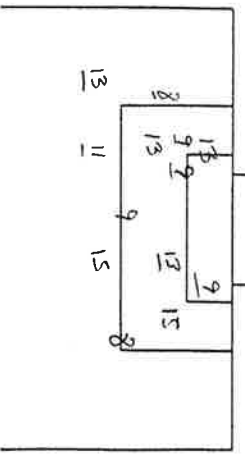

SHOT CHART

SHOTS

11	12	13	14	15	16	17	18	19	20
21	22	23	24	25	26	27	28	29	30
31	32	33	34	35	36	37	38	39	40

CORNER KICKS

11	12	13	14	15	16	17	18	19	20

GOALIE SAVES

11	12	13	14	15	16	17	18	19	20

FOULS

11	12	13	14	15	16	17	18	19	20
21	22	23	24	25	26	27	28	29	30

GOAL BY: TEAM TIME- ASSTS: DESCRIPTION

18	Becky Hanson	NU	9:10		Drinked through the goal
7	Jenny Benson	NU	79:40		Penalty Kick after foul
20	Sara Taylor	MU	54:38		Freekick

CAUTIONS & EJECTIONS: 65:00 #7 Erica DeVitis-NU-Yellow

SHOTS

11	12	13	14	15	16	17	18	19	20
21	22	23	24	25	26	27	28	29	30
31	32	33	34	35	36	37	38	39	40

CORNER KICKS

11	12	13	14	15	16	17	18	19	20

GOALIE SAVES

11	12	13	14	15	16	17	18	19	20

FOULS

11	12	13	14	15	16	17	18	19	20
21	22	23	24	25	26	27	28	29	30