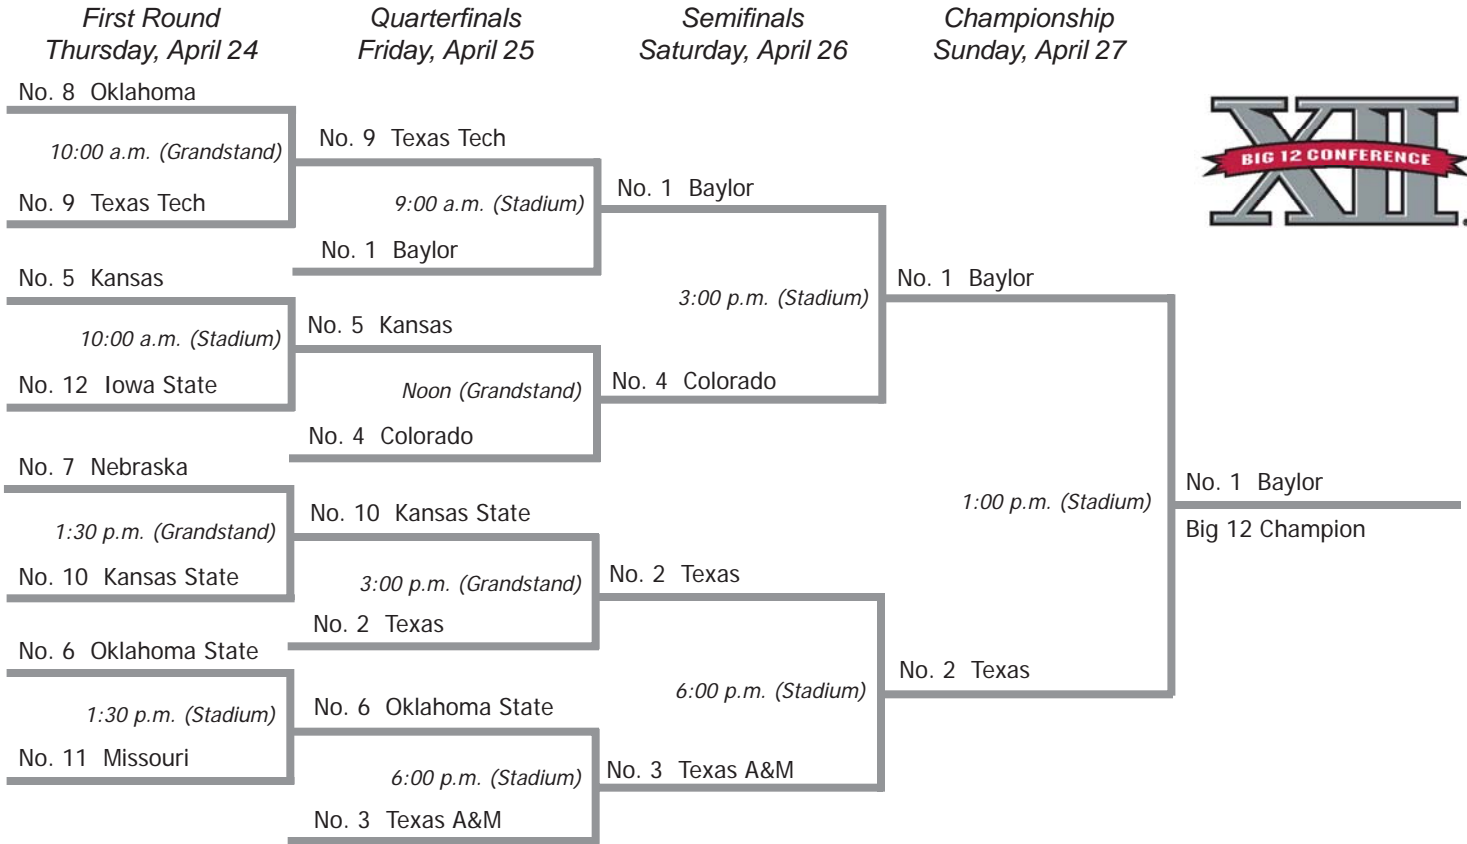

# 2008 BIG 12 TENNIS CHAMPIONSHIPS

Thursday - Sunday, April 24 - 27 ~ George P. Mitchell Tennis Center - College Station, Texas ~ All Times Central

## Women's Bracket

## Men's Bracket