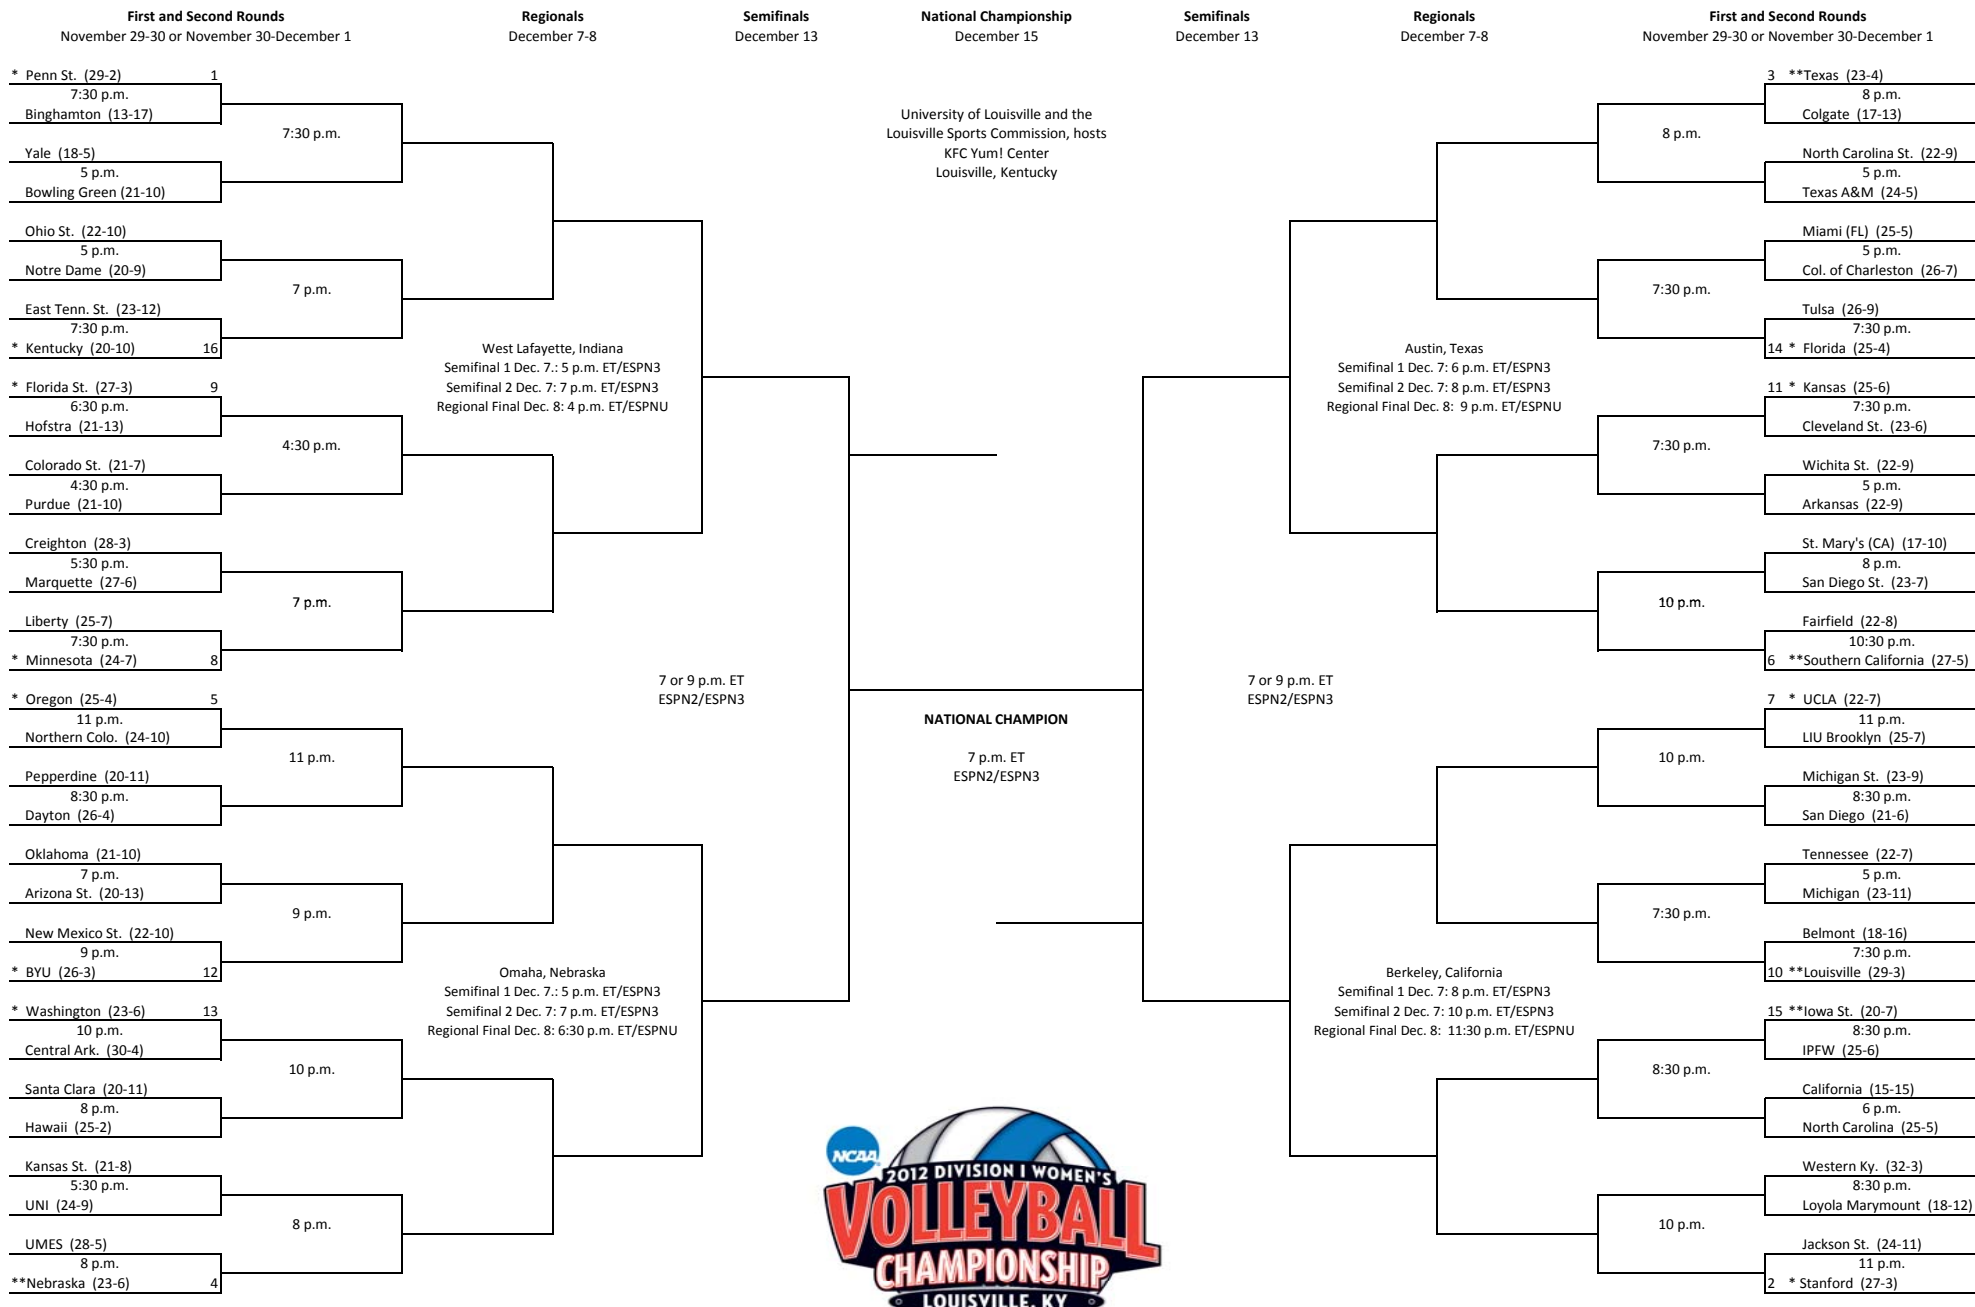

# 2012 Division I Women's VOLLEYBALL CHAMPIONSHIP

\* Host Institution - Friday/Saturday, November 30-December 1.  
\*\* Host Institution - Thursday/Friday, November 29-30.  
All times are ET