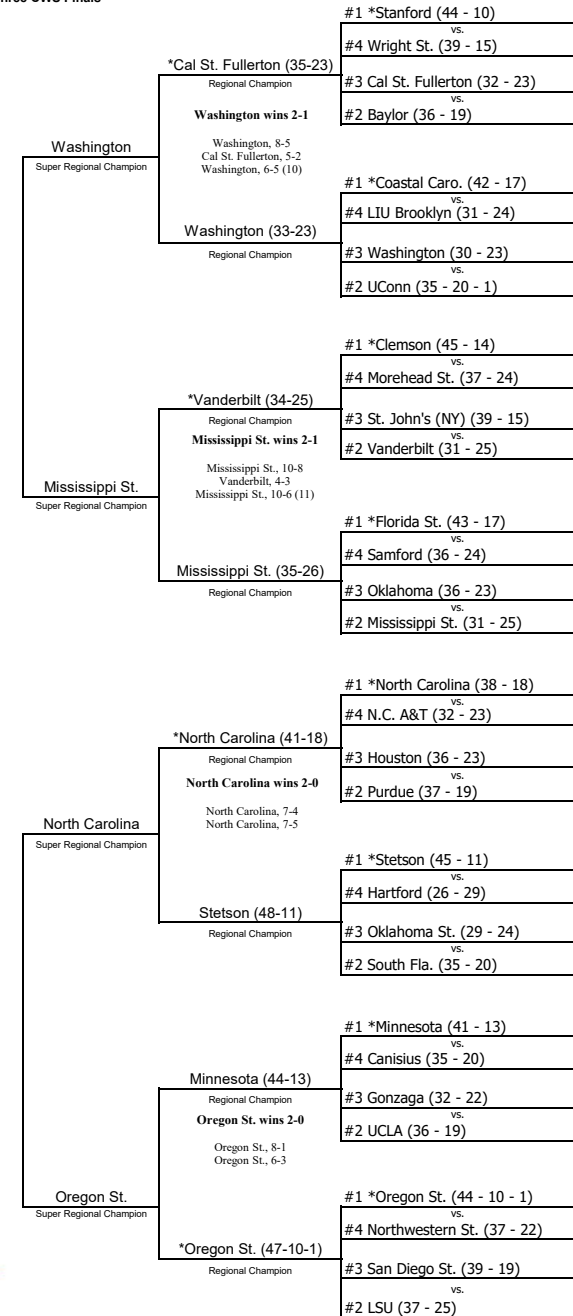

2018 NCAA Division I Baseball Championship

Regionals
June 1-4
*Campus or Neutral Sites
Double Elimination
First-Round Pairings

Super Regionals
June 8-10 or June 9-11
*Campus or Neutral Sites
Best-of-Three Games

Men's College World Series (CWS)
June 16-26/27
Omaha, Nebraska
Double Elimination
First-Round Pairings
Best-of-Three CWS Finals

Men's College World Series (CWS)
June 16-26/27
Omaha, Nebraska
Double Elimination
First-Round Pairings
Best-of-Three CWS Finals

2018 NCAA Men's College World Series
TD Ameritrade Park Omaha - Omaha, Nebraska
June 16-26/27

BRACKET 1

***Oregon St. (49-10-1)**

Game 1
 Saturday, June 16
 2 p.m.
 ESPN
 North Carolina (43-18)

***Mississippi St. (37-27)**

Game 2
 Saturday, June 16
 7 p.m.
 ESPN
 Washington (35-24)

Game 6
 Monday, June 18
 6 p.m.
 ESPN

Game 11
 Friday, June 22
 2 p.m.
 ESPN

Game 5
 Monday, June 18
 1 p.m.
 ESPN

Game 9
 Wednesday, June 20
 6 p.m.
 ESPN