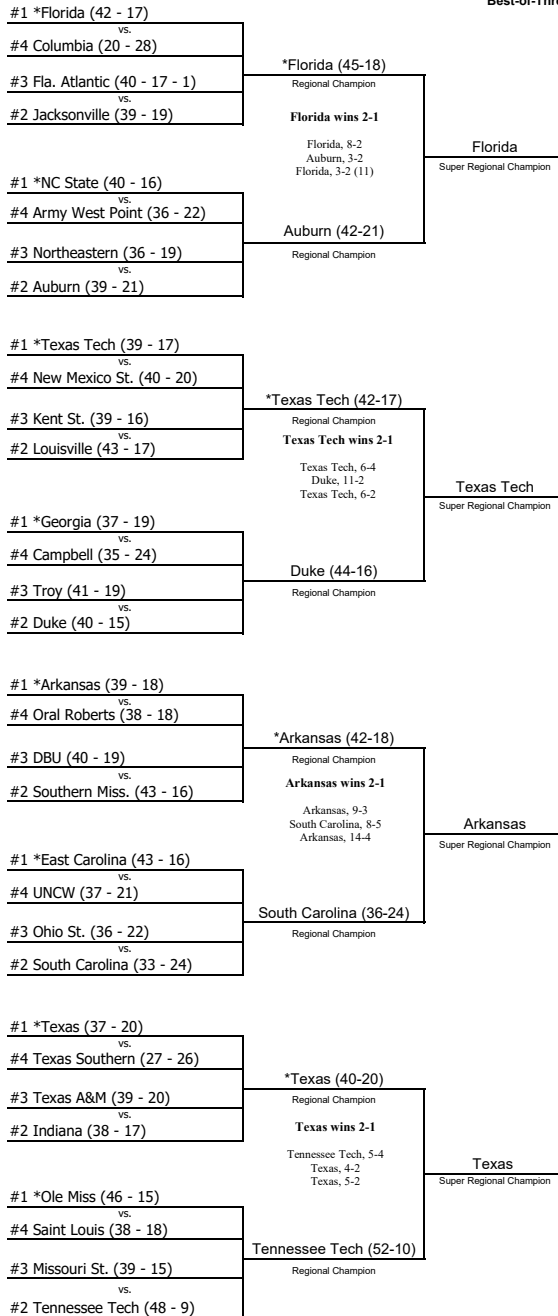

2018 NCAA Division I Baseball Championship

Regionals
June 1-4
*Campus or Neutral Sites
Double Elimination
First-Round Pairings

Super Regionals
June 8-10 or June 9-11
*Campus or Neutral Sites
Best-of-Three Games

Men's College World Series (CWS)
June 16-26/27
Omaha, Nebraska
Double Elimination
First-Round Pairings
Best-of-Three CWS Finals

Men's College World Series (CWS)
June 16-26/27
Omaha, Nebraska
Double Elimination
First-Round Pairings
Best-of-Three CWS Finals

Super Regionals
June 8-10 or June 9-11
*Campus or Neutral Sites
Best-of-Three Games

Regionals
June 1-4
*Campus or Neutral Sites
Double Elimination
First-Round Pairings

National Top 16 Seeds

1. Florida (42-17)
2. Stanford (44-10)
3. Oregon St. (44-10-1)
4. Ole Miss (46-15)
5. Arkansas (39-18)
6. North Carolina (38-18)
7. Florida St. (43-17)
8. Georgia (37-19)
9. Texas Tech (39-17)
10. Clemson (45-14)
11. Stetson (45-11)
12. East Carolina (43-16)
13. Texas (37-20)
14. Minnesota (41-13)
15. Coastal Caro. (42-17)
16. NC State (40-16)